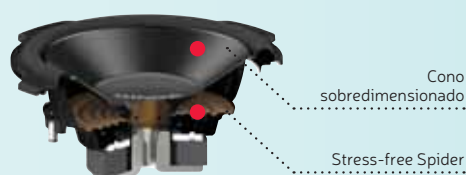

KSC-W1200T

Subwoofer tubular de 300mm