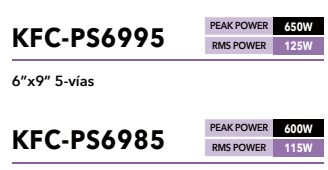

PEAK POWER **400W**
RMS POWER **80W**

7"x10" 3-vías

KFC-X134

PEAK POWER **160W**
RMS POWER **40W**

130mm 2-vías

KFC-PS504P

PEAK POWER **240W**
RMS POWER **45W**

Sistema de altavoces de 130mm

KFC-PS1795

PEAK POWER **330W**
RMS POWER **80W**

170mm 3-vías

KFC-PS1095

PEAK POWER **220W**
RMS POWER **40W**

100mm 3-vías

KFC-PS6975

PEAK POWER **550W**
RMS POWER **105W**

6"x9" 3-vías

KFC-E170P

PEAK POWER **300W**
RMS POWER **30W**

Sistema de altavoces de 170mm

KFC-PS1395

PEAK POWER **320W**
RMS POWER **40W**

130mm 3-vías

KFC-PS6995

PEAK POWER **650W**
RMS POWER **125W**

6"x9" 5-vías

KFC-PS6895C

PEAK POWER **360W**
RMS POWER **81W**

6"x8" 3-vías Preinstalación

KFC-E130P

PEAK POWER **250W**
RMS POWER **30W**

Sistema de altavoces de 130mm