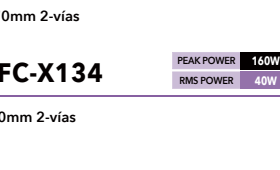

KSC-SW11

MAX POWER **150W**

Subwoofer Autoamplificado

XR-1800P

PEAK POWER **330W**
RMS POWER **110W**

Conjunto de componentes de 180mm

KFC-X694

PEAK POWER **300W**
RMS POWER **130W**

6"x9" 2-vías

KFC-X174

PEAK POWER **240W**
RMS POWER **80W**

170mm 2-vías

KFC-PS704P

PEAK POWER **280W**
RMS POWER **80W**

Sistema de altavoces de 170mm

KFC-X712

PEAK POWER **400W**
RMS POWER **80W**

7"x10" 3-vías

KFC-X134

PEAK POWER **160W**
RMS POWER **40W**

130mm 2-vías

KFC-PS504P

PEAK POWER **240W**
RMS POWER **45W**

Sistema de altavoces de 130mm