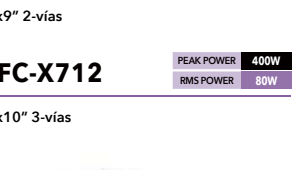

KSC-SW11

MAX POWER **150W**

Subwoofer Autoamplificado

XR-1800P

PEAK POWER **330W**
RMS POWER **110W**

Conjunto de componentes de 180mm

KFC-X694

PEAK POWER **300W**
RMS POWER **130W**

6"x9" 2-vías

KFC-X174

PEAK POWER **240W**
RMS POWER **80W**

170mm 2-vías

KFC-PS704P

PEAK POWER **280W**
RMS POWER **80W**

Sistema de altavoces de 170mm

KFC-X712

PEAK POWER **400W**
RMS POWER **80W**

7"x10" 3-vías

KFC-X134

PEAK POWER **160W**
RMS POWER **40W**

130mm 2-vías

KFC-PS504P

PEAK POWER **240W**
RMS POWER **45W**

Sistema de altavoces de 130mm